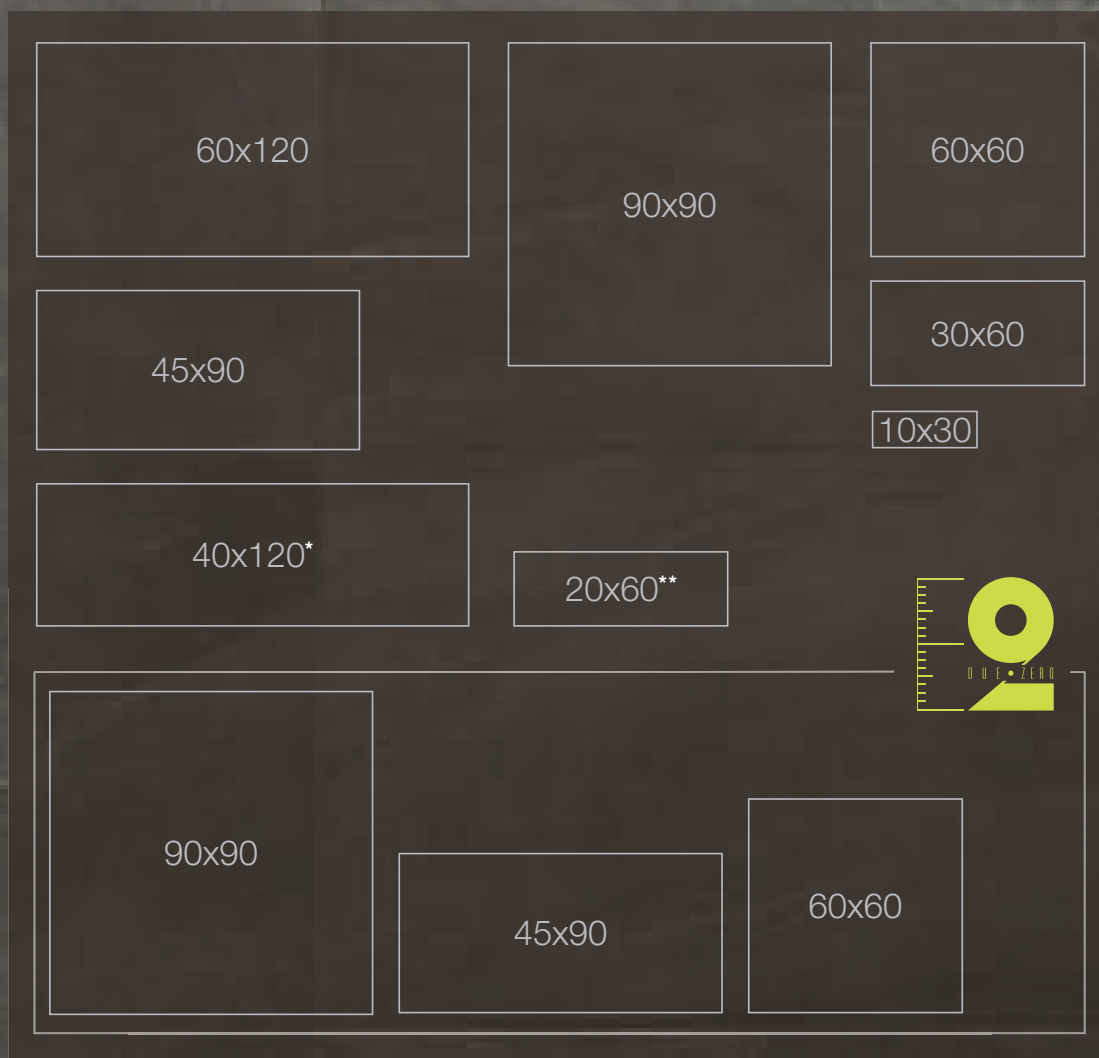

GRES PORCELLANATO COLORATO IN MASSA - FULLY COLOURED BODY PORCELAIN STONEWARE

* RIVESTIMENTI IN PASTA BIANCA - WALL TILES WHITE BODY

** BICOTTURA - DOUBLE FIRED TILES

Una collezione completa ed elegante, ricca di soluzioni arredative, grazie ad una gamma molto ampia di formati, decori, e tonalità. Volcano è materica, creativa, estrosa, ma allo stesso tempo fine e raffinata.

A complete and elegant collection, full of decorative solutions, thanks to its particularly broad range of sizes, decors and tones. Volcano is substantial, creative and vivacious but, at the same time, refined and chic.

Polis

CERAMICHE