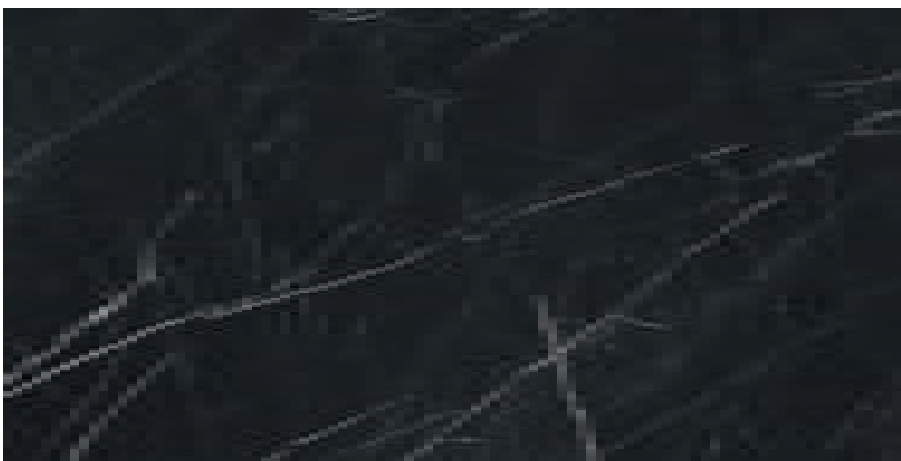

cod. **0040363** TENEBRAE CRYSTAL RETT.
60x120 / 24"x48"

mq/203
BOX/2