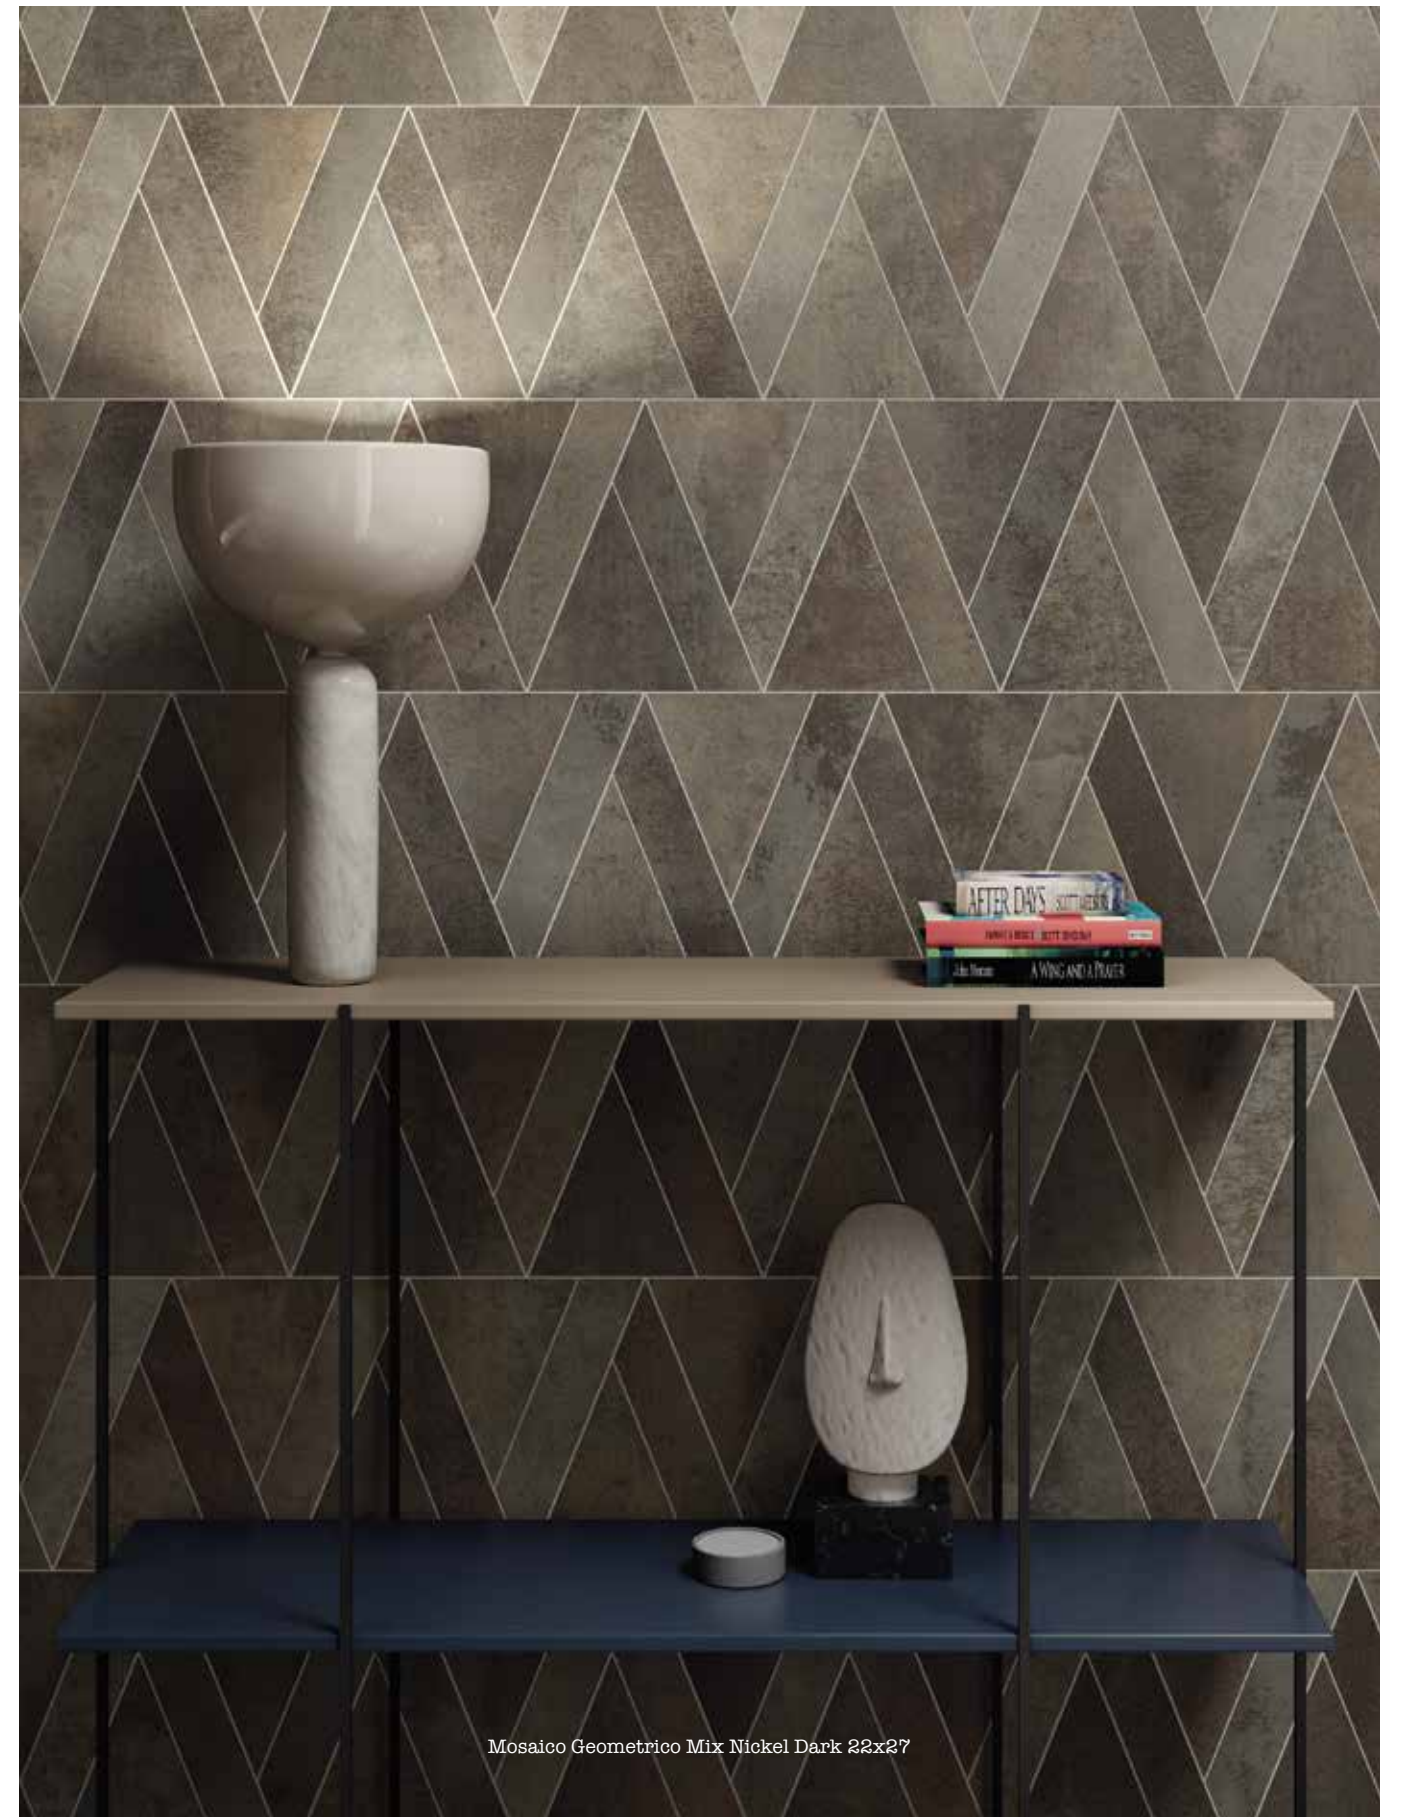

Dark Soul Rett. 60x120

It's Different

Nickel Chrome

It's Different

Nickel Chrome Rett. 60x60

Nickel Chrome Rett. 60x60 / Grey London Rett. 90x90 / Mosaico Geometrico Mix Nickel Dark 22x27

Nickel Chrome Rett. 60x60 / Grey London Rett. 90x90