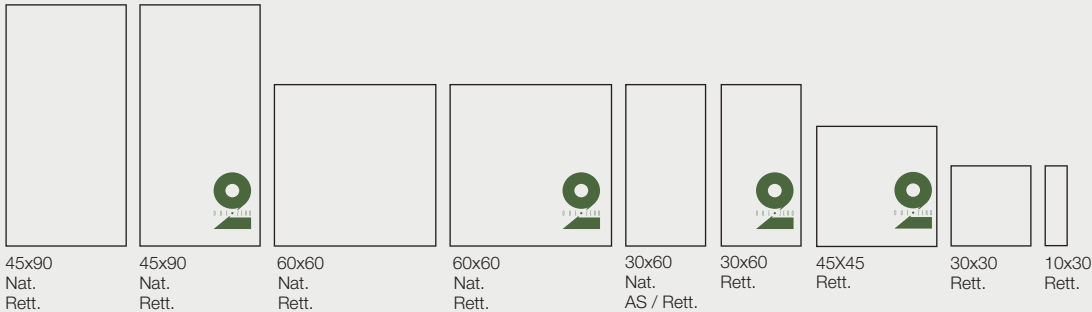

> Formati / SIZES / FORMATS / FORMATEN / ФОРМАТ

> Imballaggio / PACKING / CONDITIONNEMENT / VERPACKUNG / УПАКОВКА

FORMATO SIZE FORMAT FORMAT ФОРМАТ	SPESSORE THICKNESS EPAISSEUR STÄRKE ТОЛЩИНА	PEZZI/SC PCS/BOX PCS/CTN STCK/KART ШТ/КОР	M²/SC M²/BOX M²/CTN M²/KART КВ.М/КОР	KG/SC KG/BOX KG/CTN KG/KART КГ/КОР	SC/EUROPAL. BOX EUROPAL. CTN/EUROPAL KART/EUROPAL. КОР/ЕВРОПАЛ.	M²/EUROPAL. M²/EUROPAL. M²/EUROPAL. M²/EUROPAL. КВ.М/ЕВРОПАЛ.	KG/EUROPAL. KG/EUROPAL. KG/EUROPAL. KG/EUROPAL. КГ/ЕВРОПАЛ.
45x90	10	3	1,215	25,50	30	36,45	765
45x90 RETT.	10	3	1,215	25	30	36,45	750
45x90 2.0	20	2	0,81	37	27	21,87	999
45x90 2.0 RETT.	20	2	0,81	36	27	21,87	972
60x60	10	4	1,44	30,65	30	43,2	919,50
60x60 RETT.	10	4	1,44	30	30	43,2	900
60x60 2.0	20	2	0,72	32,20	30	21,60	966
60x60 RETT. 2.0	20	2	0,72	31,80	30	21,60	954
30x60	9,5	6	1,1	21,50	40	44	860
30x60 RETT.	9,5	6	1,1	21	40	44	840
30x60 AS	9,5	6	1,1	21,50	40	44	860
30x60 2.0 RETT.	20	3	0,54	24	40	21,60	960
45x45 2.0 RETT.	20	3	0,61	27,20	36	21,96	979,20
30x30 RETT.	10	10	0,9	19	48	43,2	912
10x30 RETT.	10	30	0,9	18,5	36	32,4	666