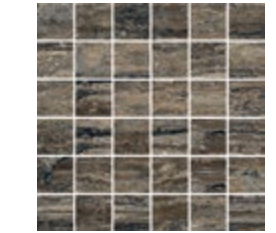

IVORY

SILVER

GREY

WALNUT

MOKA

MOSAICO 5x5 - 2"x2"

Naturale/Rettificato - Matte/Rectified

Lucidato/Rettificato - Half Polished/Rectified