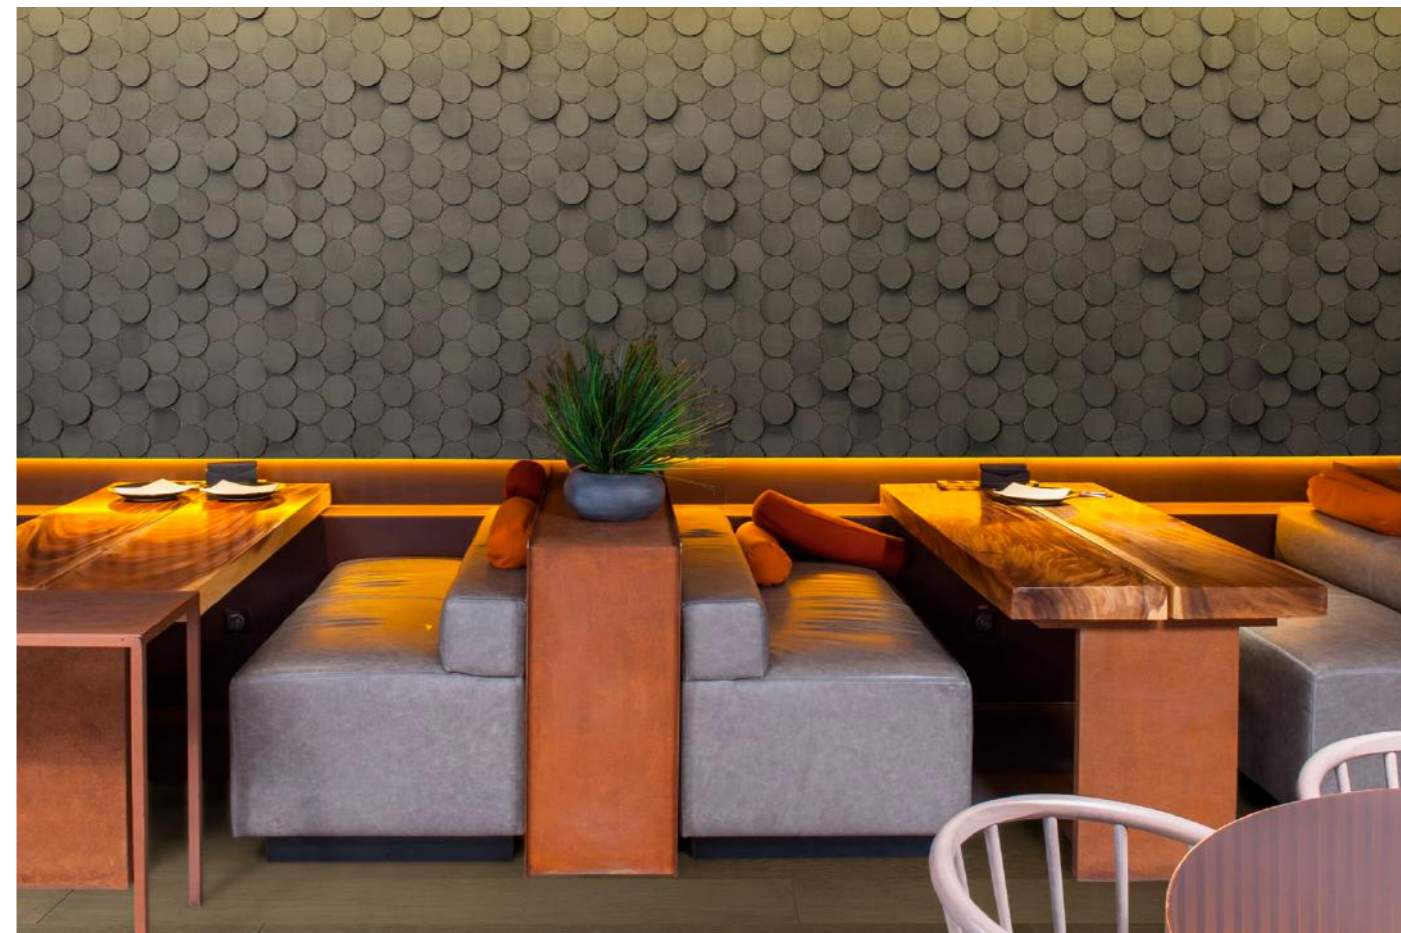

Nanoshiba 7.0 anthracite natural mosaico circle + ochre natural 20x120