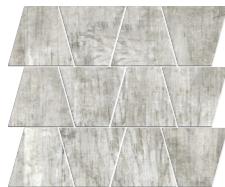

SPECIAL PIECES / PIEZAS ESPECIALES