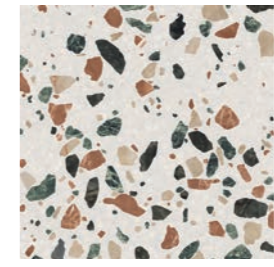

PLAY DOTS
20x20 MULTIWHITE
PLAY MARBLE
20x20 WHITE
ECO CHIC
20x120 NATURALE

floor
ECO CHIC
20x120 NATURALE

PLAY DOTS | DROPS | MARBLE

20x20 / 8"x8"

▼
8,5 mm
▲

GRES PORCELLANATO
PORCELAIN TILES