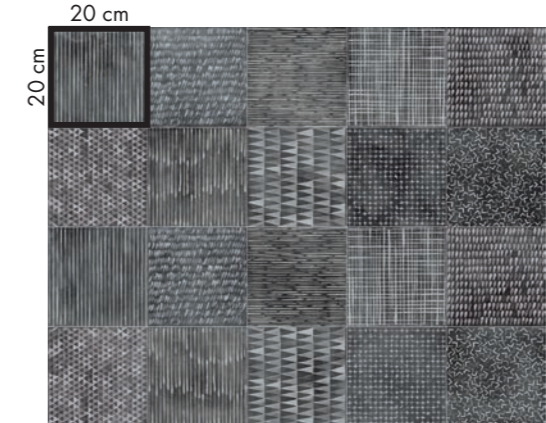

20x20
PLAY ETNO MIX DARK
0003486 nat. ☞ 26

GRES PORCELLANATO
PORCELAIN TILES