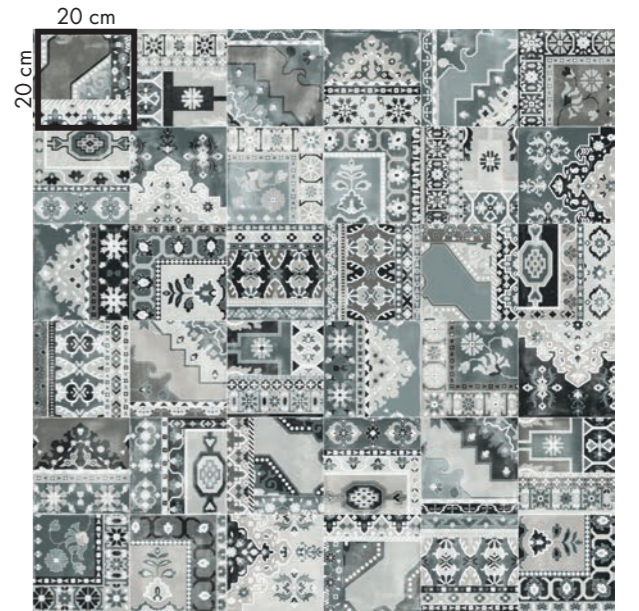

20x20
PLAY CARPET MIX GREY
0003366 nat. ⊕ 26

GRES PORCELLANATO
PORCELAIN TILES