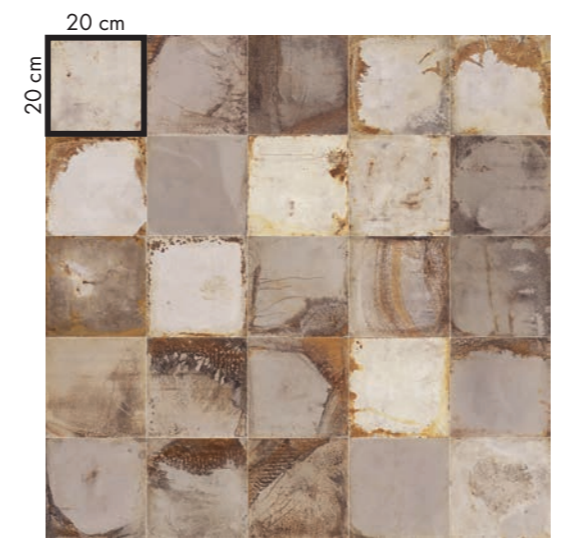

20x20
PLAY OXIDE WHITE
0003493 nat. 26