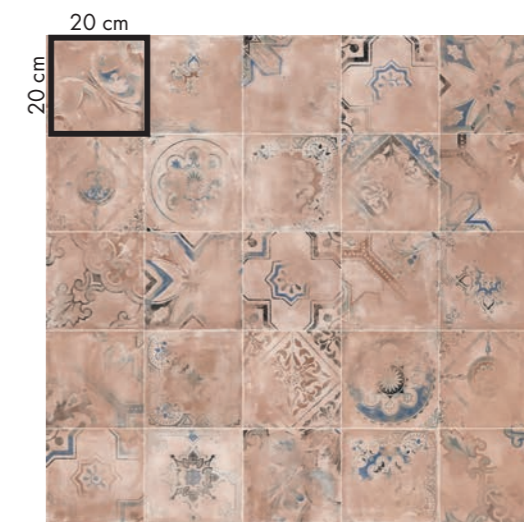

20x20
PLAY CLASSIC COTTO
0003479 nat. ☞ 26

20x20
PLAY RE-USED MIX CLAY
0003481 nat. ☞ 26

GRES PORCELLANATO
PORCELAIN TILES