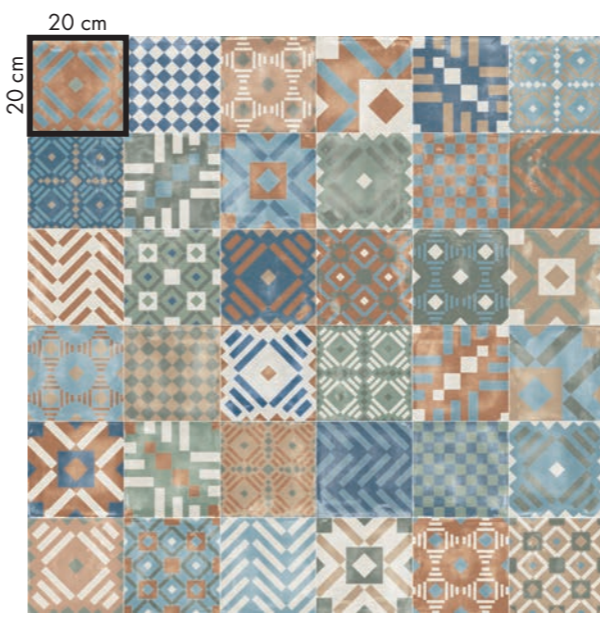

20x20
PLAY LABYRINTH MIX MULTICOLOR
0003352 nat. ☞ 26