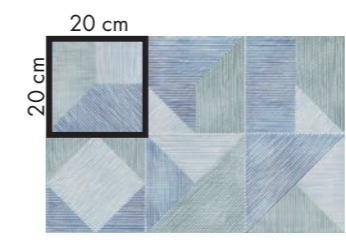

20x20
PLAY STRING MIX COLD
0003489 nat. 26

GRES PORCELLANATO
PORCELAIN TILES