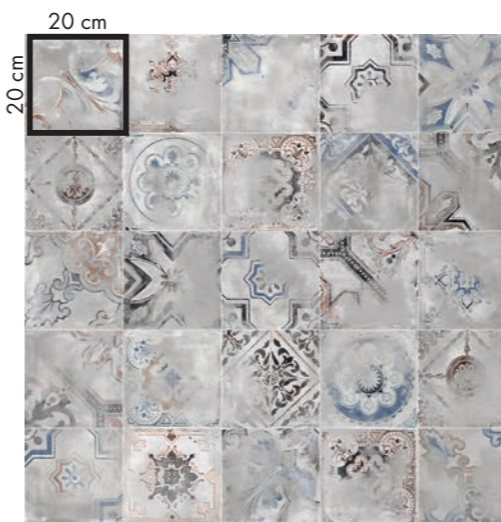

20x20
PLAY RE-USED MIX GREY
0003480 nat. ☞ 26