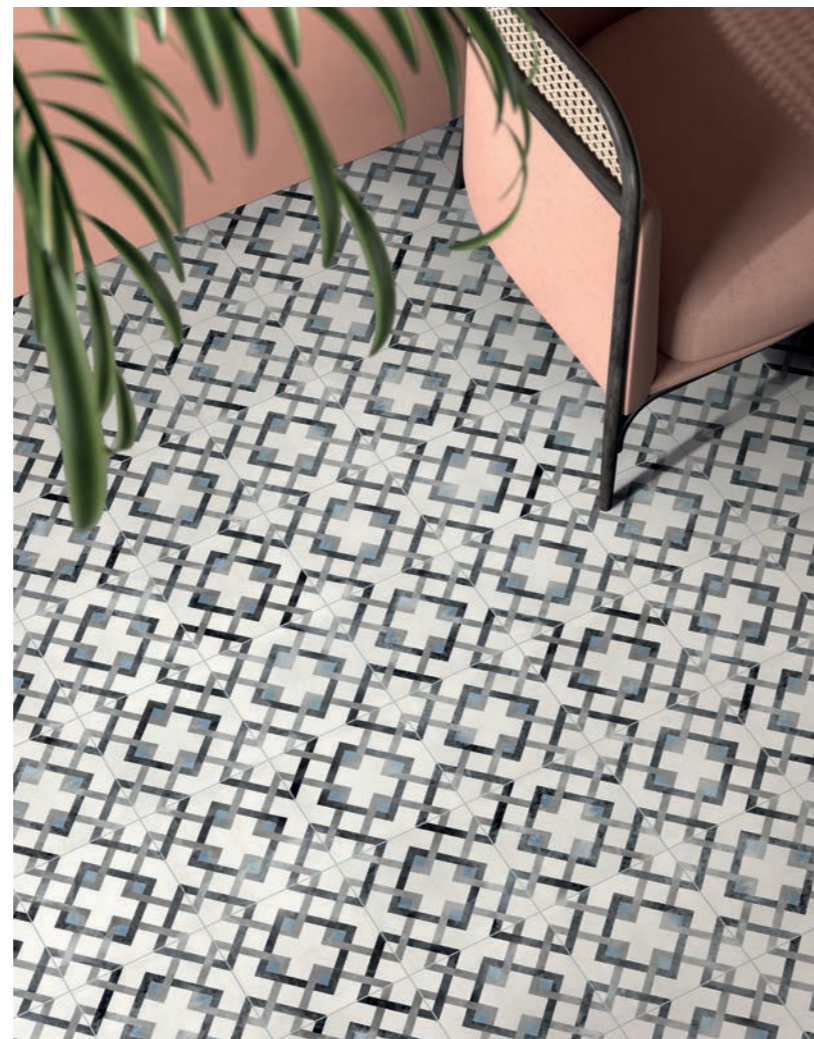

PLAY CLASSIC

20x20

floor
PLAY CLASSIC
20x20 SKY